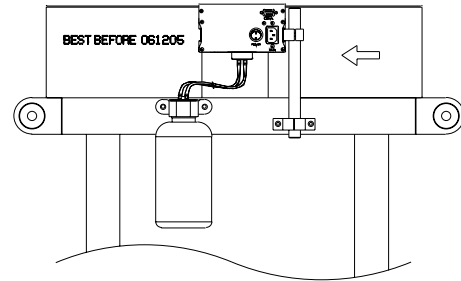

OPTIONAL APPLICATION

- As an all-in-one type with a simple design, it simplifies installation and only turning on the power is enough to be ready for marking.
- Substitutable for a inconvenient manual marking equipment without a burden.
- An easy directions for use and a user oriented convenient design.