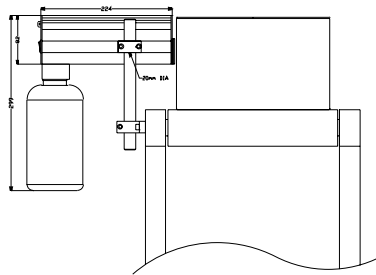

Handy jet I

Dimension & Application

STANDARD APPLICATION