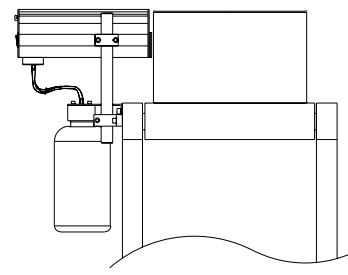

OPTIONAL APPLICATION

- As an all-in-one type with a simple design, it simplifies installation and only turning on the power is enough to be ready for marking.
- Substitutable for a inconvenient manual marking equipment without a burden.
- An easy directions for use and a user oriented convenient design.