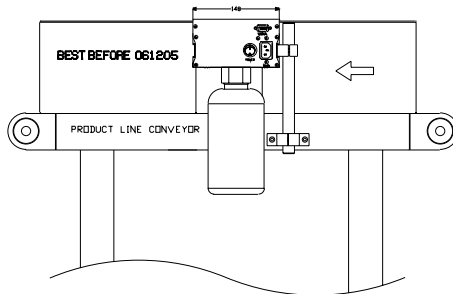

Handy jet I

Dimension & Application

STANDARD APPLICATION